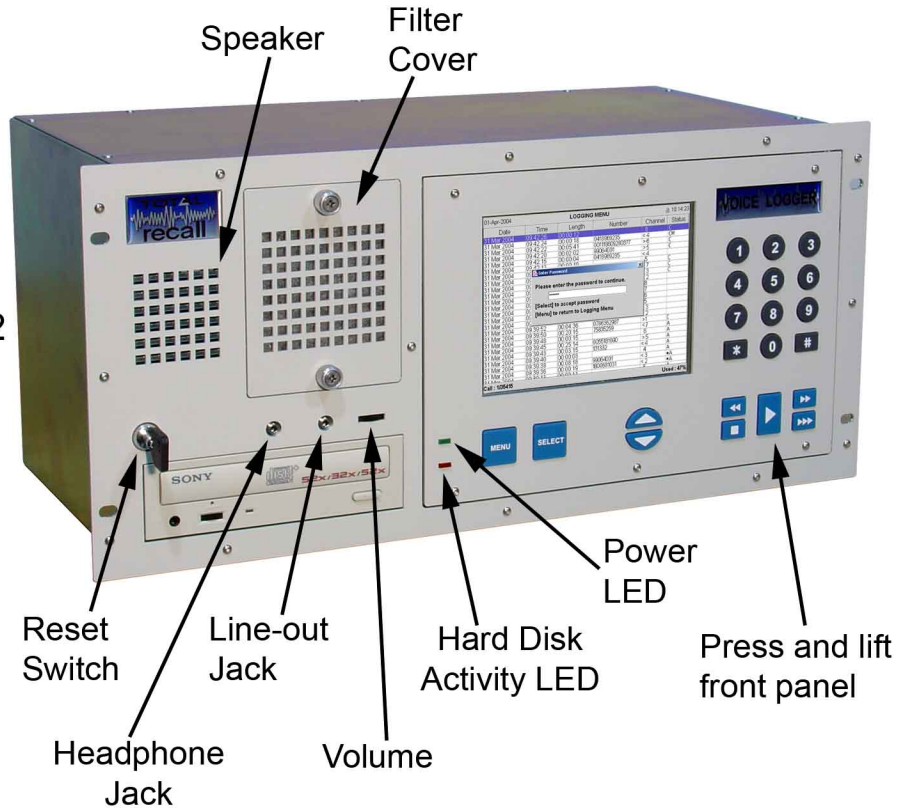

19" Rack Mount

4, 8, 12, 16, 20, 24, 28, 32
Channel configuration

Adjustable Keypad
and Colour TFT LCD

Optional
Dual Hot Swap
Power Supply